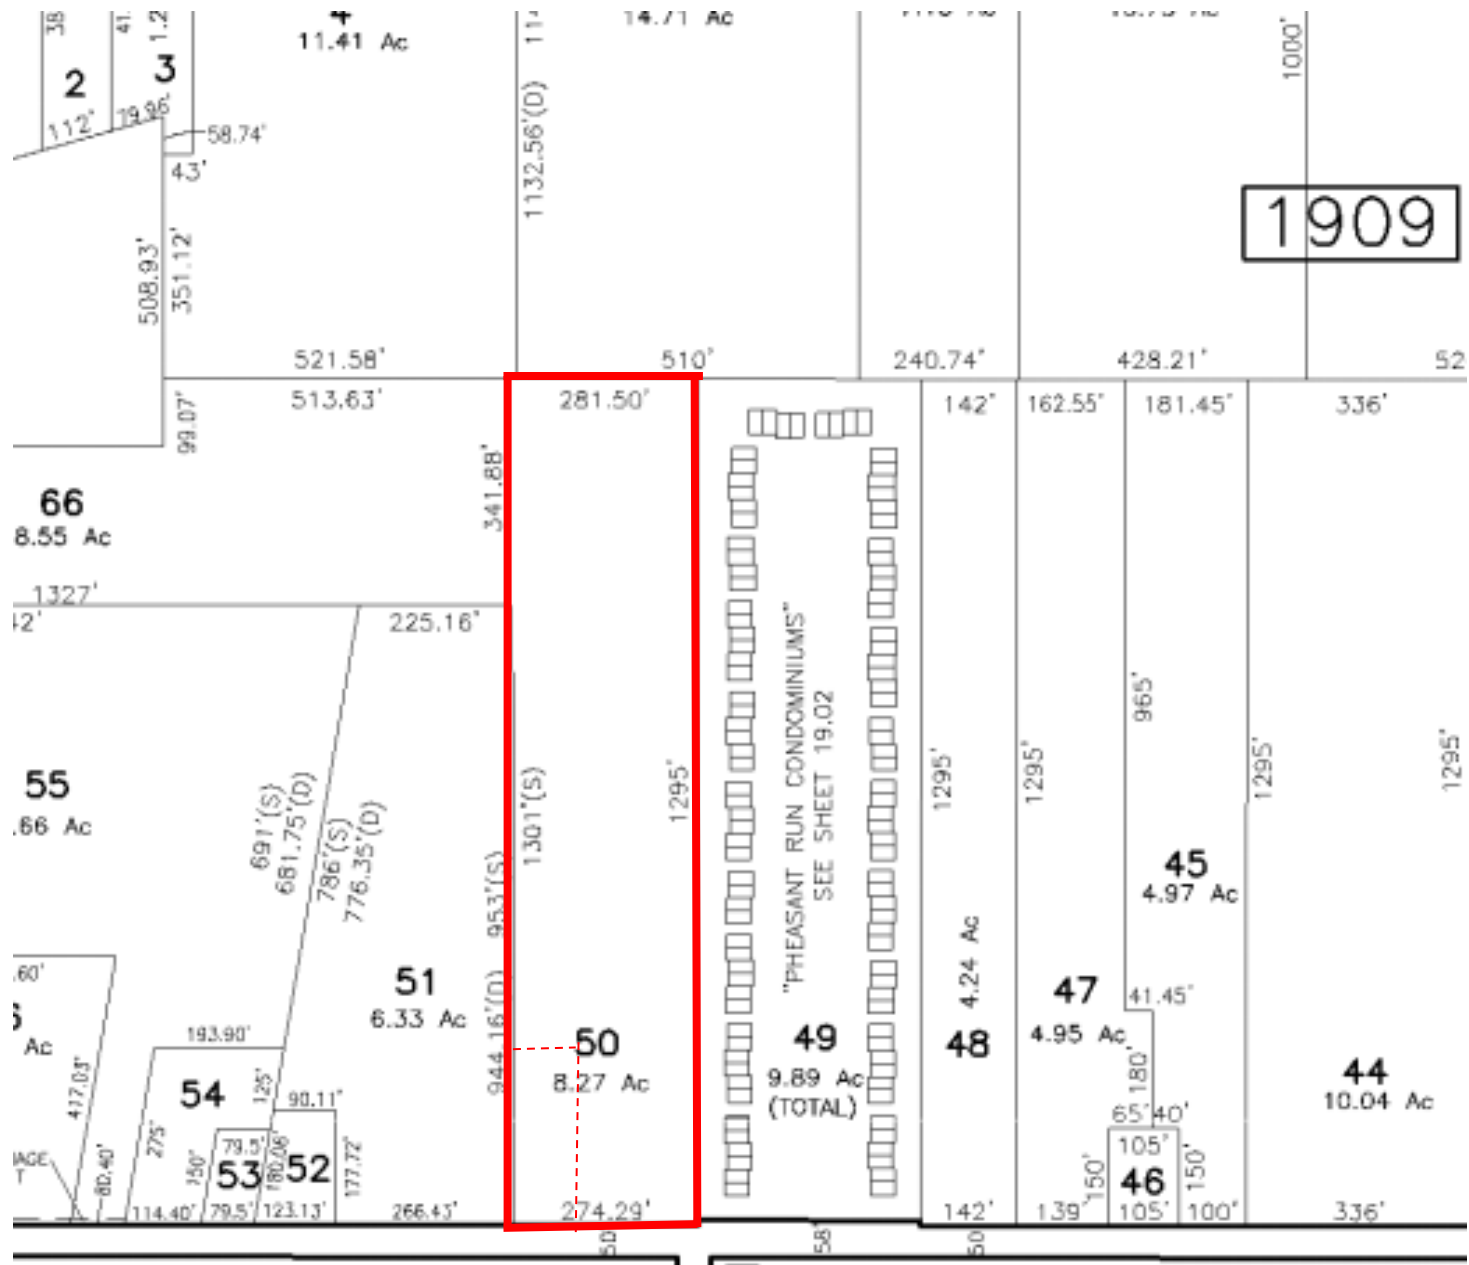

1890 E. Oak Road, Vineland, NJ
Tax Map

----- .83 Acre Excluded (Cell Tower)