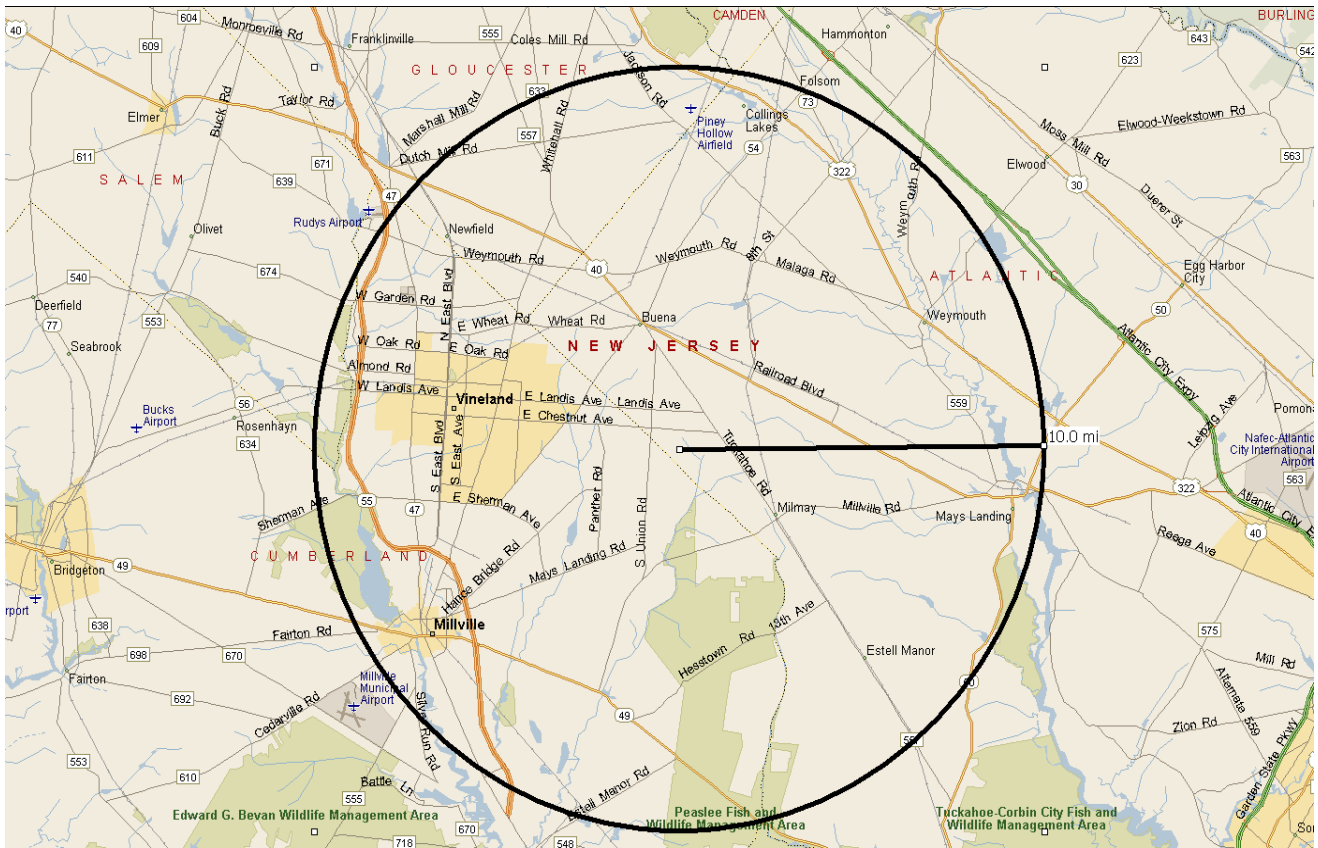

Radius & Aerial Maps  
L:5 Genoa Ave & L:6 New Jersey Ave  
Vineland (Buena Vista Twp), NJ

Outline dimensions are approximate, please consult tax map for actual measurements