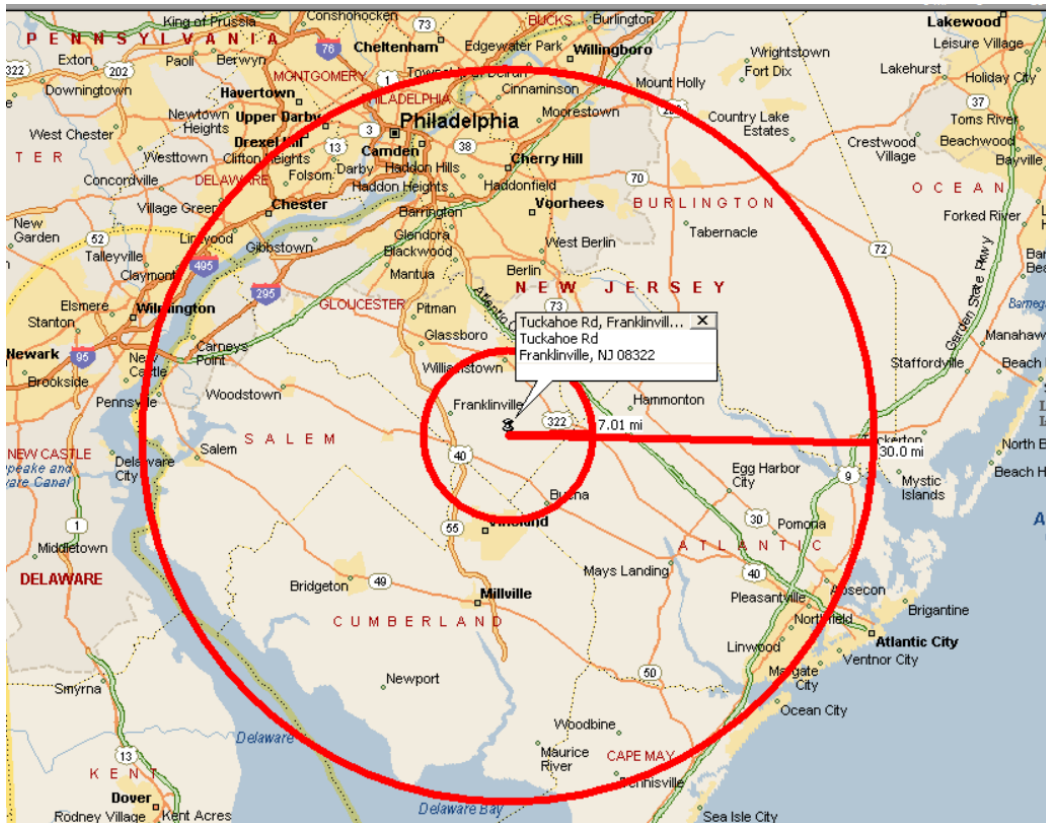

1860 Tuckahoe Road, Franklinville, NJ

Radius Map

10 Miles

30 Miles