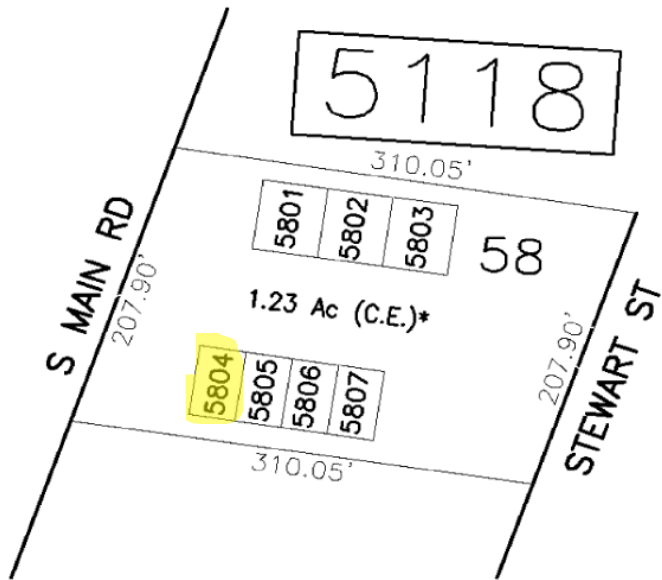

Tax Map
 1317 S Main Rd, Unit #2A, Vineland, NJ
 Block 5118 Lot 5804

SCALE: 1"=100'