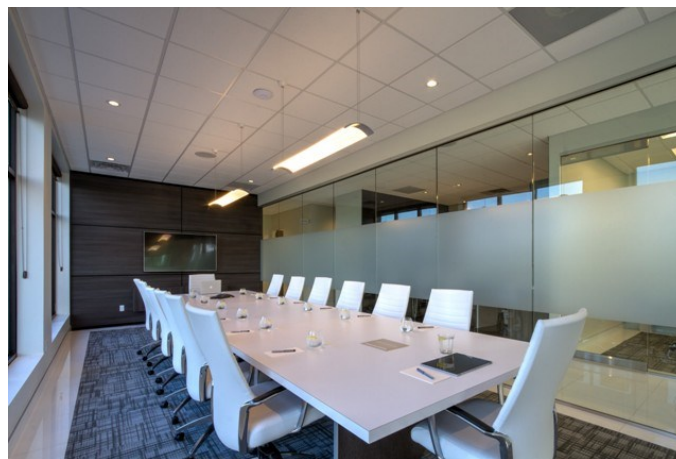

SpaceWorks Building

3 Myers Drive, Mullica Hill, NJ

Office Suites

For Lease

Three Office Suites Available June 2020

26 S Maple Ave, Suite 103
Marlton, NJ 08053
856-985-8565 Office
856-985-8563 Fax
www.eaglecommercialre.com