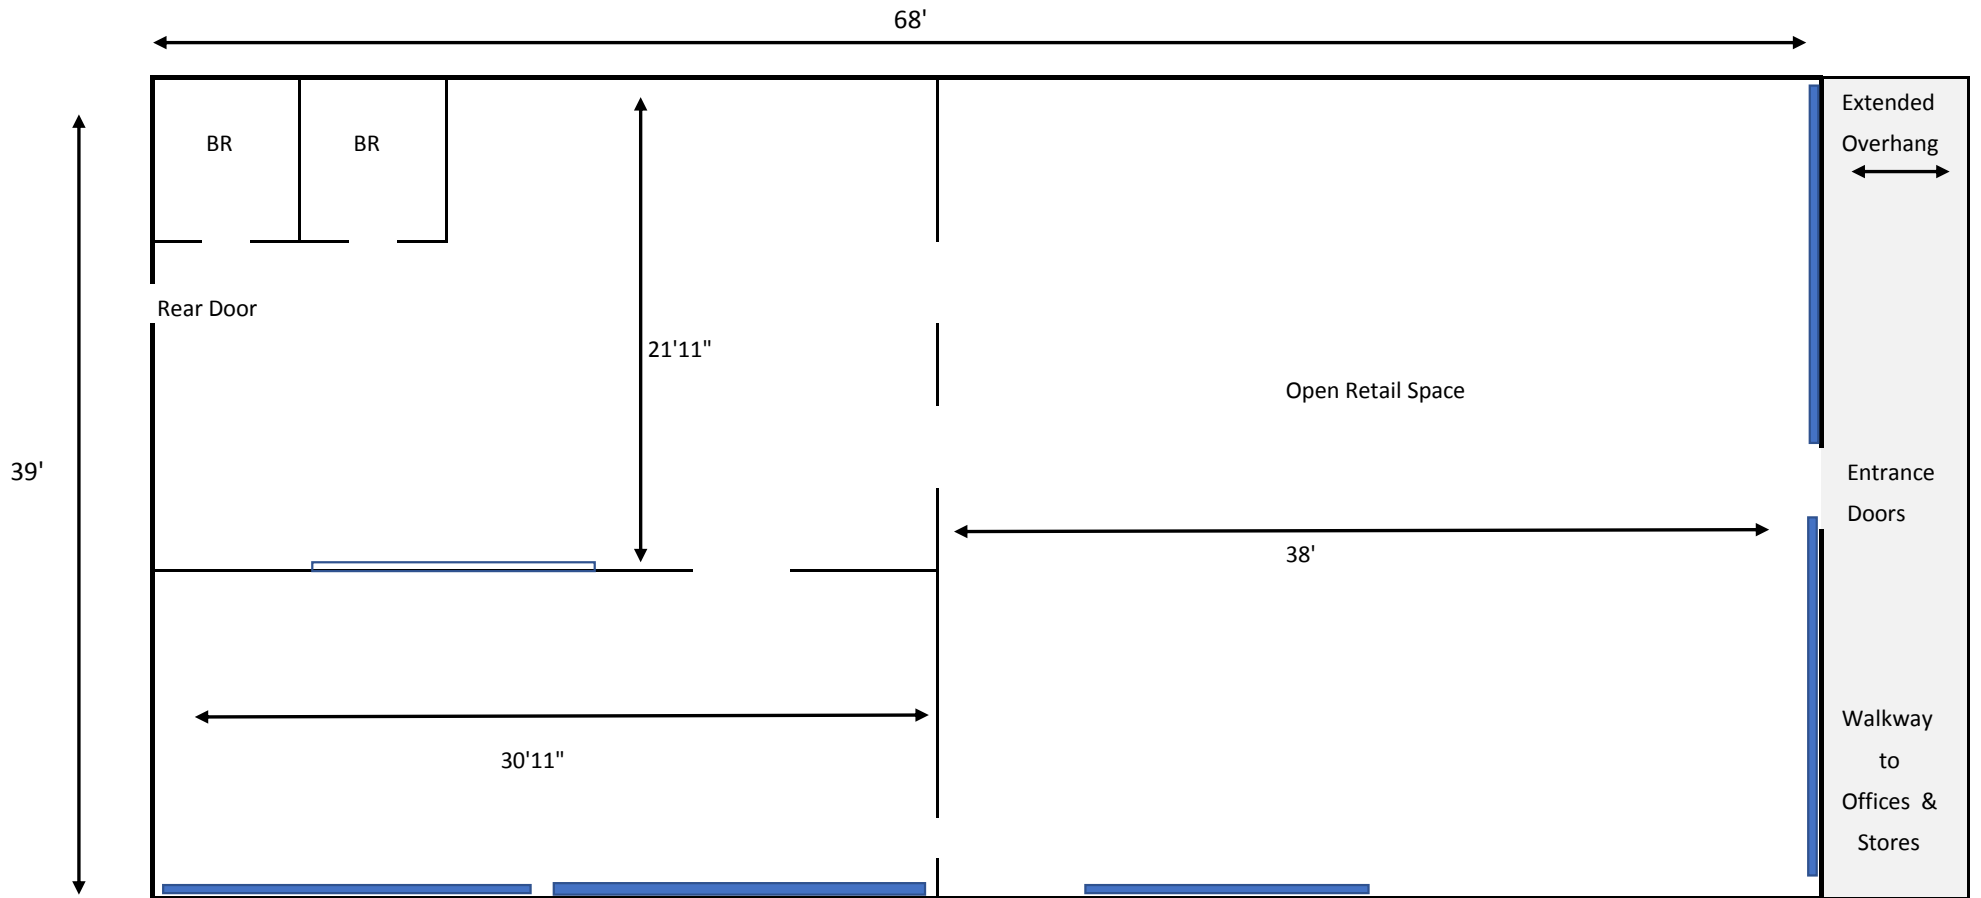

621 Beverly Rancocas Rd, Unit 1A, Willingboro, NJ

■ Showroom Glass 12'2" Width x 7'10" Height

Parking Lot