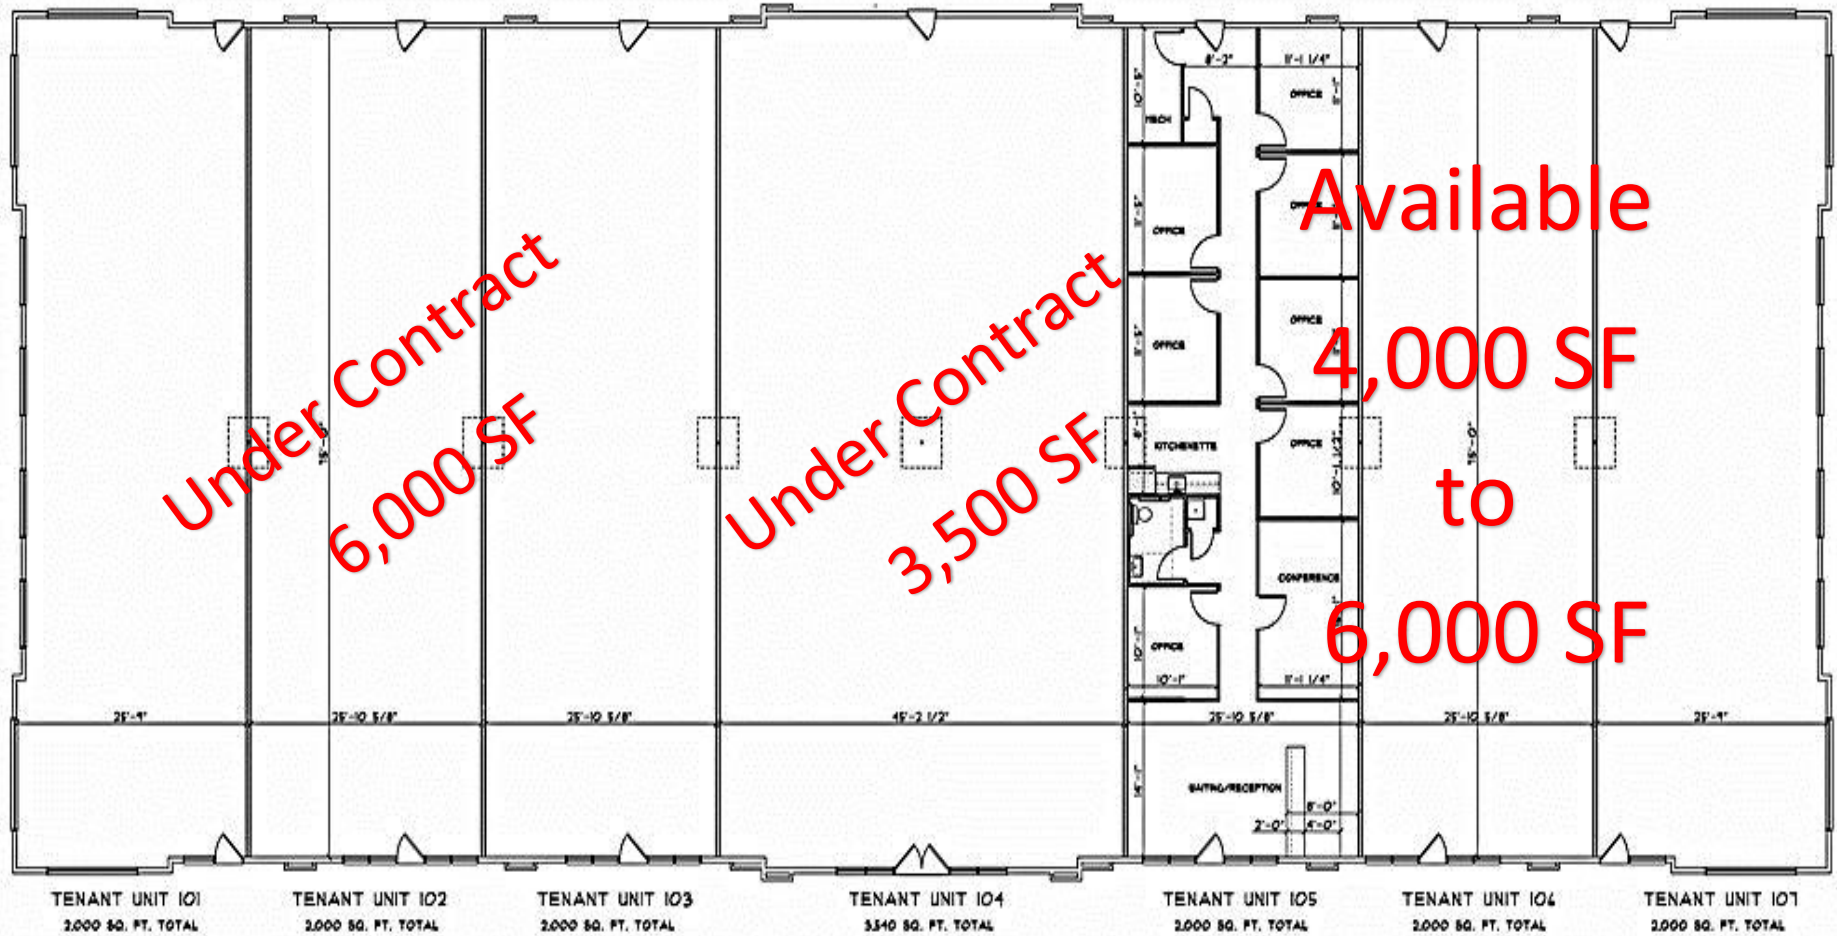

# 5 Myers Drive

TENANT LAYOUT KEY PLAN  
SCALE: 1/8"=1'-0"