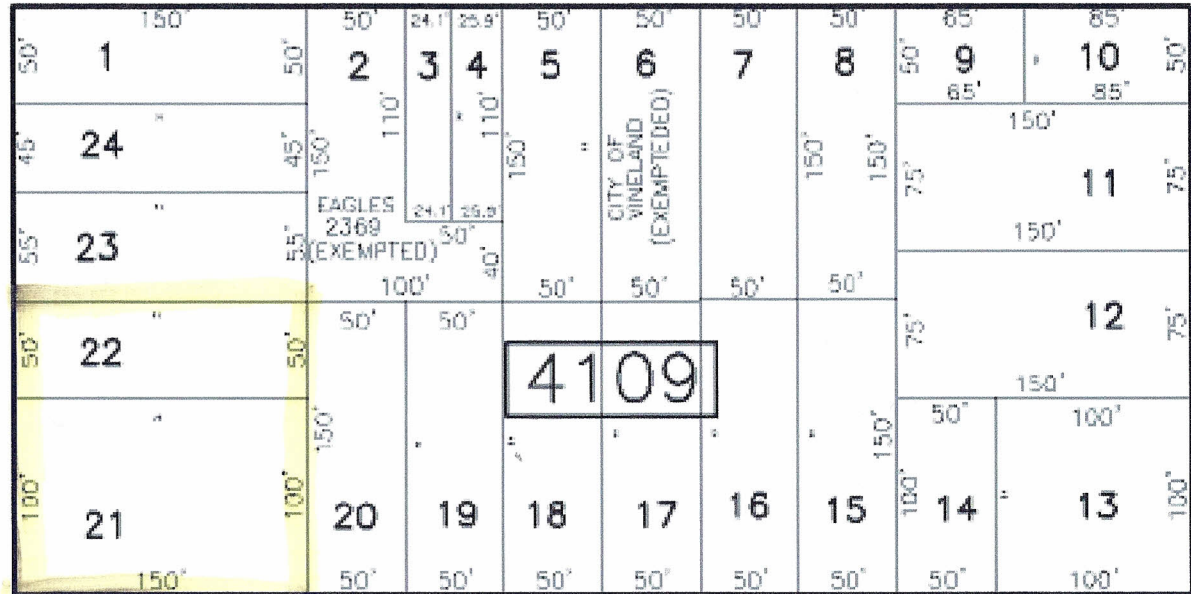

517 E S Blvd, Vineland City, Cumberland County

Block: 04109 Lot: 00021 ~ Old Block: 00589 Old Lot: 00021

QUINCE ST.

S EAS

CHERRY ST.