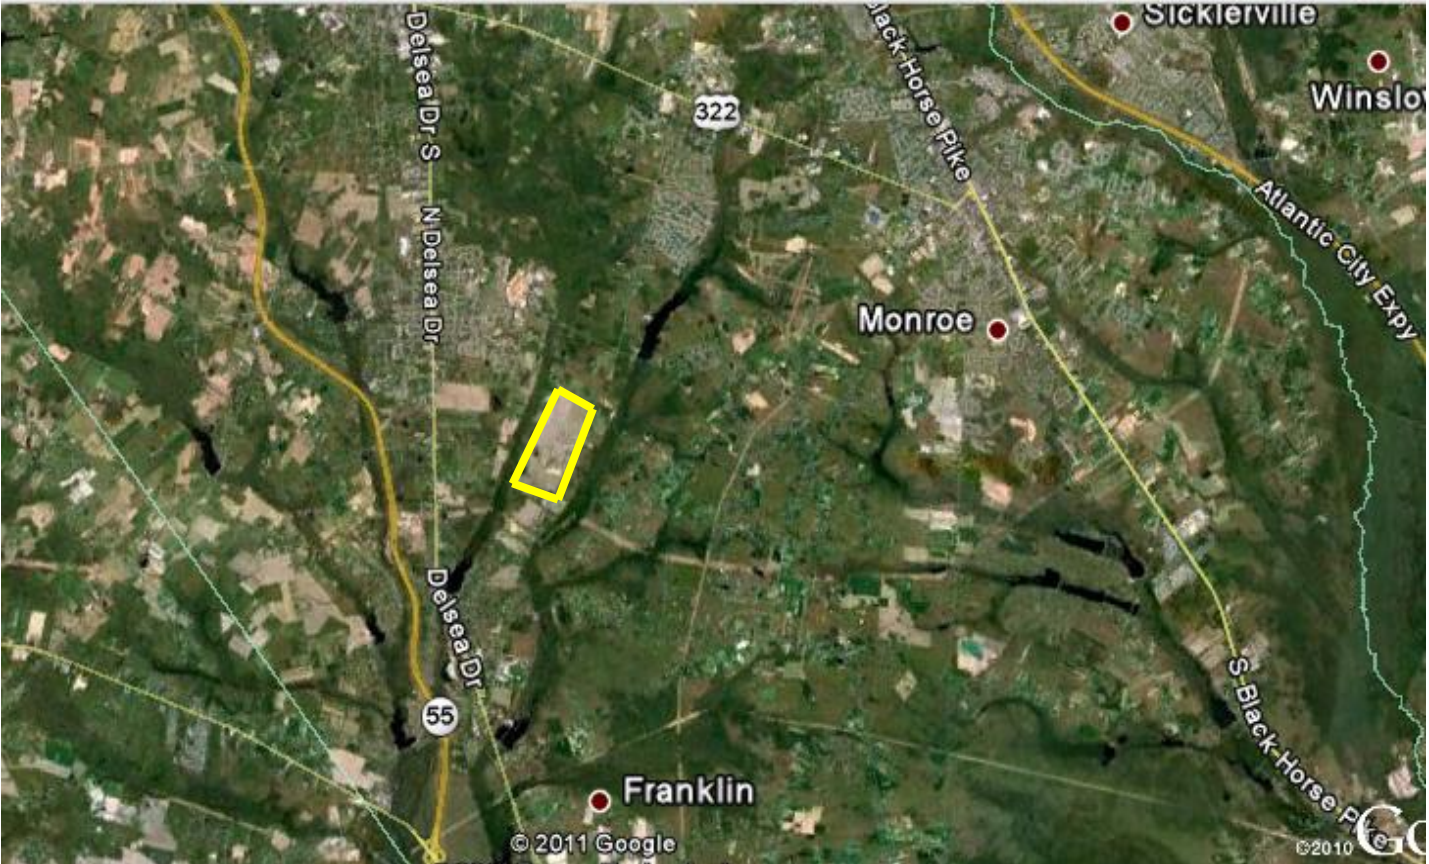

1457 Fries Mill Road, Franklinville, NJ

Frontage 4,700+ft Fries Mill Rd./ 5,600+ft -Jackson Ave., Side Roads 2,100+ft Grant Ave. / 2,190 ft Washington Ave.

Outline dimensions are approximate, please consult tax map for actual measurements